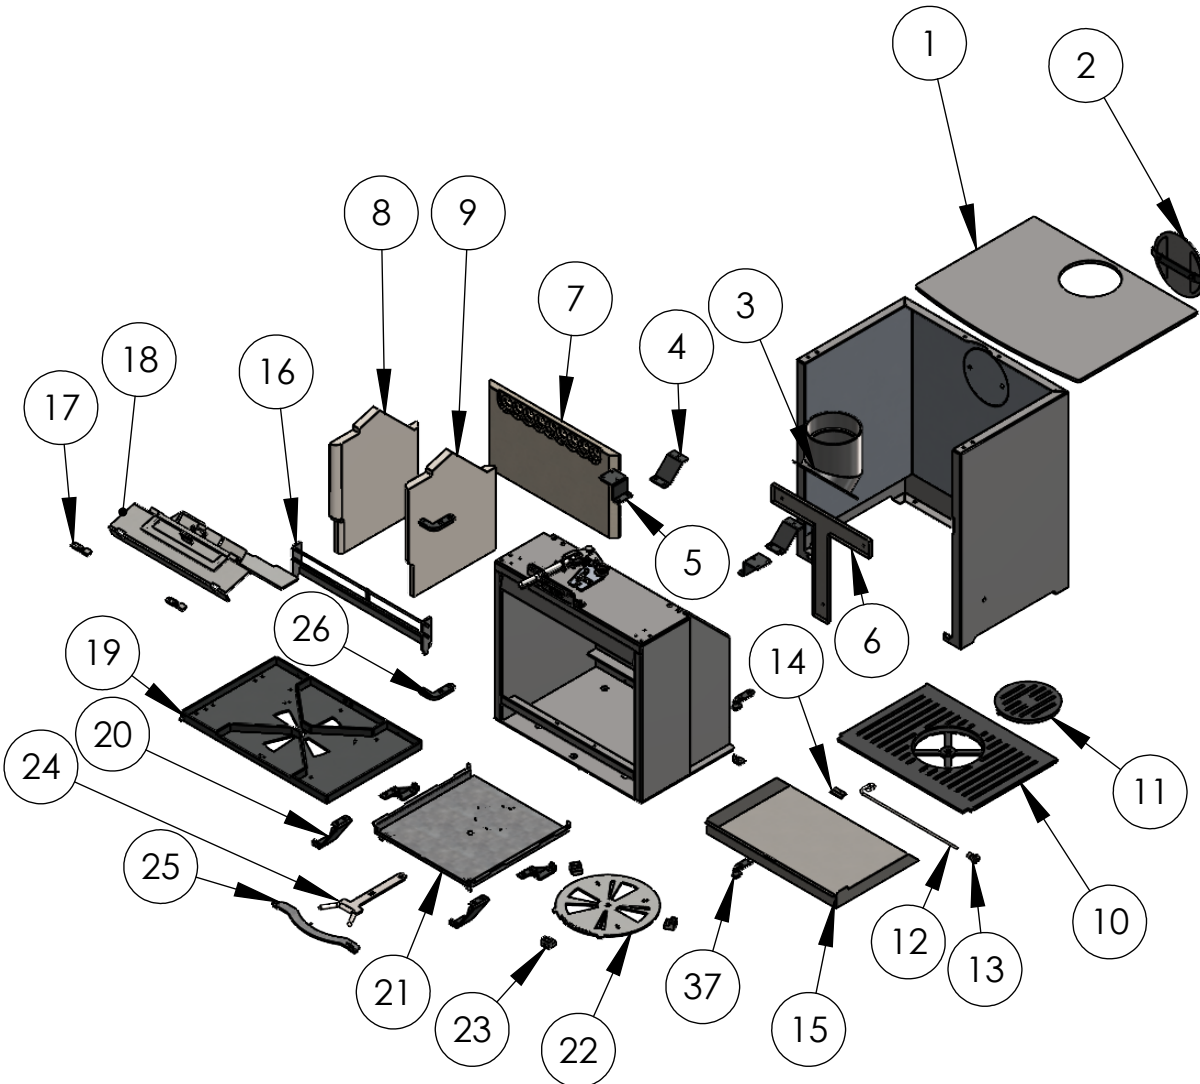

PV5W Main Assembly

ITEM NO.	PART NUMBER	DESCRIPTION	QTY.
1	Top Plate	PSP-0002	1
2	blanking plate	PSP-0007	1
3	5 inch spigot	PSP-0009	1
4	Outer Case bracket rear	PSP-0010	2
5	Outer Case bracket top	PSP-0011	2
6	Tertiary Airbox	PSP-0080	1
7	Rear Liner	PSP-0067	1
8	LH Side Liner	PSP-0078	1
9	RH Side Liner	PSP-0079	1
10	main grate	PSP-0062	1
11	Centre Grate	PSP-0065	1
12	Riddle Rod	PSP-0025	1
13	Riddle Knob	PSP-0033	1
14	Riddle Rod Retainer	PSP-0021	1
15	Ashpan tray	PSP-0059	1
16	Fuel retainer assembly	PSP-0042	1
17	Baffle Support Bracket	PSP-0046	2
18	Active Baffle Assembly	PSP-0120	1
19	Plenum Fabrication	9597	1
20	Front Support Leg	9597	4
21	Outside Air Box	PSP-0051	1
22	Disc Valve	PSP-0030	1
23	Disc Valve Retainer	PSP-0057	3
24	Air Control Lever	PSP-0055	1
25	DEFRA Air Limiter Bracket	PSP-0048	1
26	5kW Body Hinge	PSP-0019	2